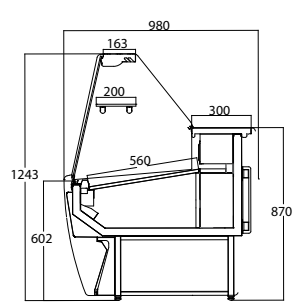

VISTA 15F

VISTA 25C

Digital Control and 13 Amp Socket for Scales or Till

Rear Understorage Clear Opening 450x250mm per door

Red Trim Option

Blue Trim Option

Technical Specifications

Temperature Range	+2/+6°C
Refrigerant	R134a
Type of Defrost	Off Cycle
Exterior Finish	White
Interior Finish	Stainless Steel
Power Required	13 Amp
Max Ambient	25°C at 60% RH

Model	Description	Ext.	Dimensions (mm)			Kg	Total Display Area	Price	Next Day
			H	W	D				
VISTA 10F	White Flat Glass	Ext.	1243	1000	975	190	0.504m ²	£1,535	X
VISTA 15F	White Flat Glass	Ext.	1243	1500	975	246	0.784m ²	£1,865	X
VISTA 20F	White Flat Glass	Ext.	1243	2000	975	305	1.064m ²	£2,242	X
VISTA 25F	White Flat Glass	Ext.	1243	2500	975	305	1.344m ²	£2,759	X
VISTA 30F	White Flat Glass	Ext.	1243	2900	975	448	1.568m ²	£3,289	X
VISTA 90FEXT	External Corner	Ext.	1243	937	937	135	0.56m ²	£2,110	X
VISTA 10C	White Curved Glass	Ext.	1285	1000	975	127	0.504m ²	£1,645	X
VISTA 15C	White Curved Glass	Ext.	1285	1500	975	170	0.723m ²	£1,989	X
VISTA 20C	White Curved Glass	Ext.	1285	2000	975	214	0.94m ²	£2,596	X
VISTA 25C	White Curved Glass	Ext.	1285	2500	975	257	1.16m ²	£3,165	X
VISTA 30C	White Curved Glass	Ext.	1285	2900	975	292	1.335m ²	£3,635	X
VISTA 90CEXT	White Curved Glass	Ext.	1285	937	937	135	0.56m ²	£2,538	X