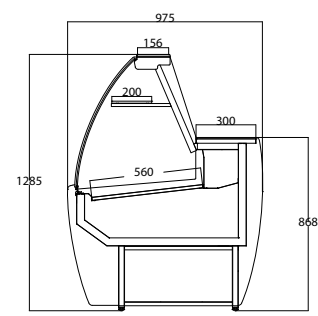

VISTA 15F

VISTA 25C

Digital Control and 13 Amp Socket for Scales or Till

Rear Understorage Clear Opening 450x250mm per door

Red Trim Option

Blue Trim Option

Technical Specifications

Temperature Range	+2/+6°C
Refrigerant	R134a
Type of Defrost	Off Cycle
Exterior Finish	White
Interior Finish	Stainless Steel
Power Required	13 Amp
Max Ambient	25°C at 60% RH

Model	Description	Ext.	Dimensions (mm)			Kg	Total Display Area	Price	Next Day
			H	W	D				
VISTA 10F	White Flat Glass	Ext.	1243	1000	975	190	0.504m ²	£1,535	X
VISTA 15F	White Flat Glass	Ext.	1243	1500	975	246	0.784m ²	£1,865	X
VISTA 20F	White Flat Glass	Ext.	1243	2000	975	305	1.064m ²	£2,242	X
VISTA 25F	White Flat Glass	Ext.	1243	2500	975	305	1.344m ²	£2,759	X
VISTA 30F	White Flat Glass	Ext.	1243	2900	975	448	1.568m ²	£3,289	X
VISTA 90FEXT	External Corner	Ext.	1243	937	937	135	0.56m ²	£2,110	X
VISTA 10C	White Curved Glass	Ext.	1285	1000	975	127	0.504m ²	£1,645	X
VISTA 15C	White Curved Glass	Ext.	1285	1500	975	170	0.723m ²	£1,989	X
VISTA 20C	White Curved Glass	Ext.	1285	2000	975	214	0.94m ²	£2,596	X
VISTA 25C	White Curved Glass	Ext.	1285	2500	975	257	1.16m ²	£3,165	X
VISTA 30C	White Curved Glass	Ext.	1285	2900	975	292	1.335m ²	£3,635	X
VISTA 90CEXT	White Curved Glass	Ext.	1285	937	937	135	0.56m ²	£2,538	X